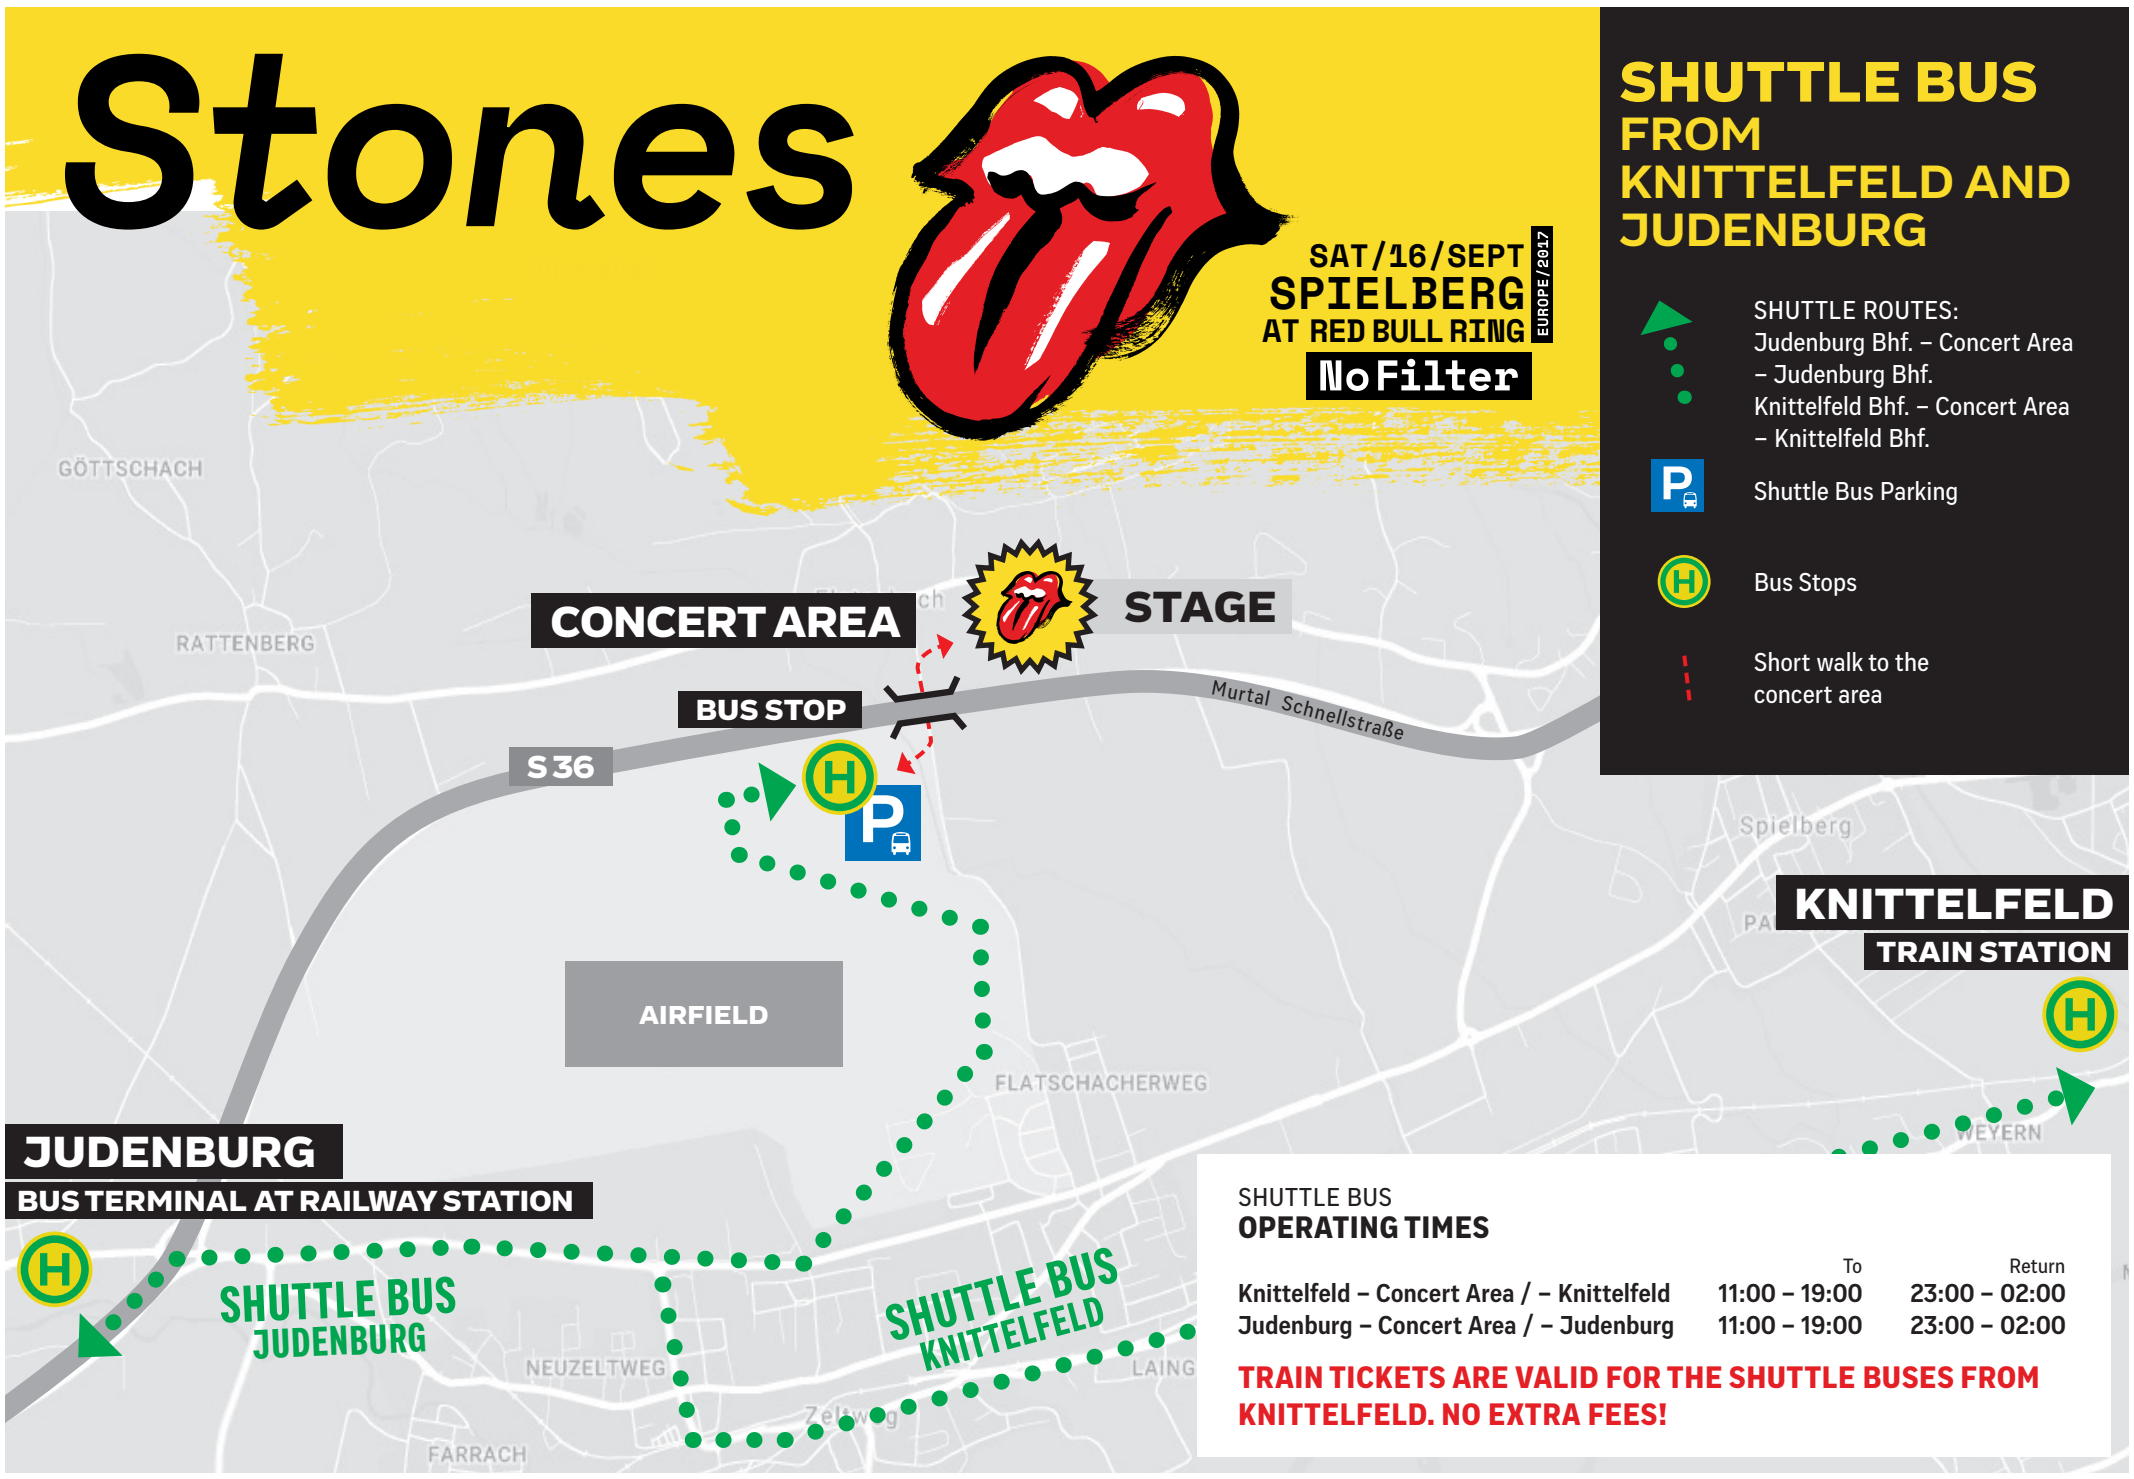

# Stones

SAT/16/SEPT  
SPIELBERG  
AT RED BULL RING  
**NoFilter**

EUROPE/2017

## SHUTTLE BUS FROM KNITTELFELD AND JUDENBURG

- SHUTTLE ROUTES:
  - Judenburg Bhf. – Concert Area
  - Judenburg Bhf. – Knittelfeld Bhf.
  - Knittelfeld Bhf. – Concert Area
  - Knittelfeld Bhf.
- Shuttle Bus Parking
- Bus Stops
- Short walk to the concert area

### SHUTTLE BUS OPERATING TIMES

	To	Return
Knittelfeld – Concert Area / – Knittelfeld	11:00 – 19:00	23:00 – 02:00
Judenburg – Concert Area / – Judenburg	11:00 – 19:00	23:00 – 02:00

**TRAIN TICKETS ARE VALID FOR THE SHUTTLE BUSES FROM KNITTELFELD. NO EXTRA FEES!**